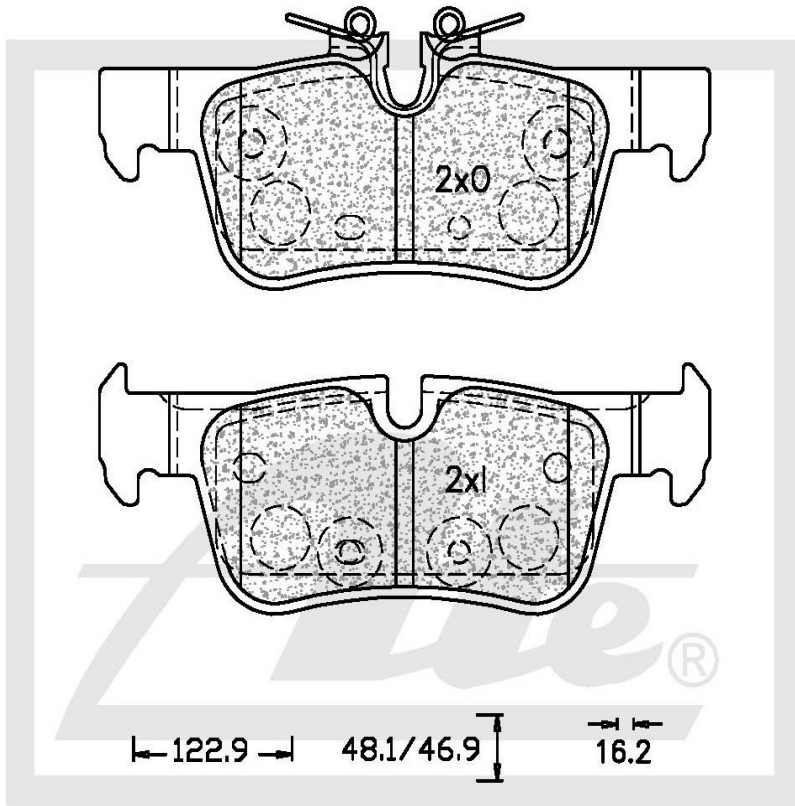

TECHNICAL BULLETIN
05 AUGUST 2019

ATE1341

(ATE and Teves are registered trademarks of Continental Teves AG & Co oHG and/or its affiliates in Frankfurt Germany and other Countries)

NEW PART NUMBER UPDATE

Drawing

Details of New Part

Brake Pad - REAR

Brake Pad Sizes:

Length - 122.9mm

Height - 48.1 /46.9mm

Thickness - 16.2mm

Box Dimensions

Weight - 964g

L - 135mm

H - 50mm

W - 170mm

Barcode

ATE1341

Vehicle Applications

BMW 1 SERIES (F52) 118i, 2017-;
BMW 2 SERIES (F45) 218i, 220d, 220i, 2013-;
BMW X1 (F48) 18i, 20d, 20i, 2.5i, 2014-;
BMW X2 (F39) 18i, 20i, 20d, 2017-;
MINI CLUBMAN (F54) 2014-; MINI COUNTRYMAN (F60) 2016-

Fr. Position Rr.

CALL NOW TO ORDER YOUR STOCK !!!

(011) 898 1800

Picture(s) of vehicle(s) that this part is suitable for:

"Single Minded about YOUR Safety"